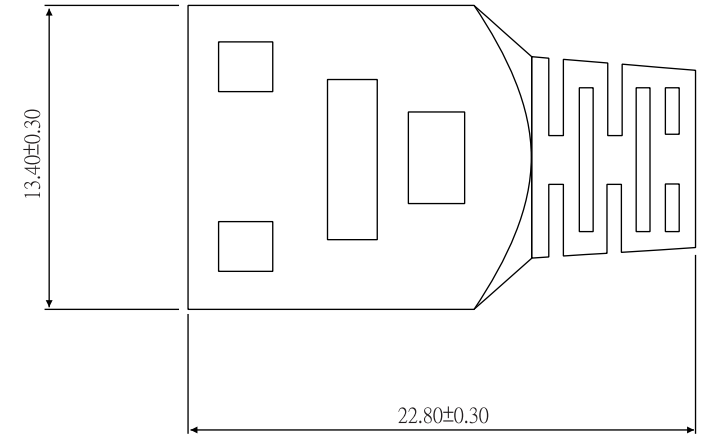

REV	DESCRIPTION	DATE
A	Initial Release	06.06.08

φ 6.30±0.30

9.10±0.30

13.40±0.30

22.80±0.30

9.10±0.30

A. Material: 1. Housing : PBT Polyester UL94V-0
2. Color : Black

 PANSTRONG COMPANY LTD.	DRAWN BY		TOMMY		
	CHECKED				
TITLE:	Modular Plug Hirose Boot			APPROVED	
PART NO:	ACS-SR0814			DRAW NO	
DRAW. BOX NO:				UNIT	mm
SCALE	3:1	REV	A	