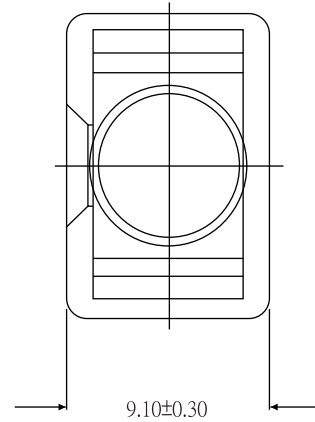

REV	DESCRIPTION	DATE
A	Initial Release	06.06.08

φ 6.30±0.30

9.10±0.30

13.40±0.30

22.80±0.30

9.10±0.30

A. Material: 1. Housing : PBT Polyester UL94V-0
2. Color : Black

 PANSTRONG COMPANY LTD.	DRAWN BY		TOMMY		
	CHECKED				
TITLE:	Modular Plug Hirose Boot			APPROVED	
PART NO:	ACS-SR0814			DRAW NO	
DRAW. BOX NO:				UNIT	mm
SCALE	3:1	REV	A	